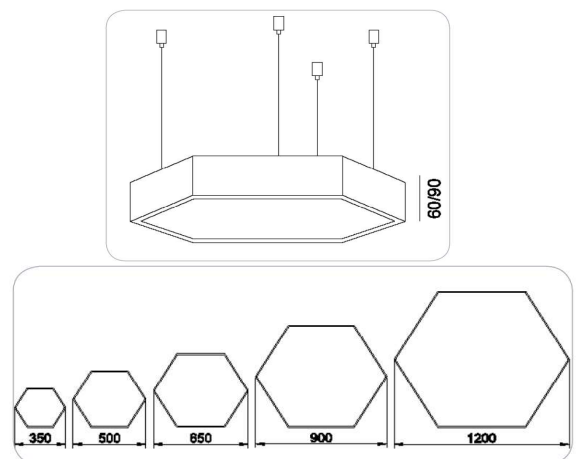

Sovitron Interior Pvt.Ltd.

Model Name

Disc Pendant /DLADISCDPD-70

Description

Architectural Light

Technical description

Dimension	Dia=900mm H=60/90/95mm
Frame	Aluminium
Color Tempertaure	3000K
Power	70W
Total Luminous Flux	7000 lm
Efficacy	100 lm/W
IP rating	50
Color Rendering	≥80
Mounting	Pendant
Optics	White Opal Diffuser
Dimming	NON-Dimmable
Operating Voltage	220-240 VAC
Standard Lifetime	L70 minimum at 50,000 burning hours

Image

Dimension diagram

Remarks:-

Address: Plot #7 Saroorpur-Nangla Industrial Area,Ballabgarh-Sohna Road,Faridabad-121005
Email: info@sovitron.com